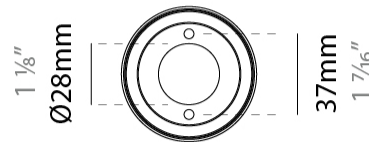

GENERAL

Series: Vario
Subseries: Vario 60 P HV
Brand: Unonovesette
Division: Exterior
Mounting Type: Surface
Mounting Location: Ceiling
Subcategory: Downlight

PHYSICAL

Shape: Cylinder
Diameter (mm): 62
Diameter (in): 2 7/16
Height (mm): 130
Height (in): 5 1/8
Light Distribution: Direct
Diffuser: Extra clear tempered / Frosted glass 6mm
Fixture Finish: ABA / ANA / ASB
Fixture Material: Machined Anticorodal Aluminium

LED

Number of LEDs: 1
Color Temperature (°K): 2700 / 3000 / 4000
Max. Delivered Lumen (lm): 720 (3000)
CRI: >90 CRI
Lamp Life (hrs): 100000

OPTICAL

Optic°: 10 / 30 / 50 / 1045
Adjustability: Rotational 355°

RATINGS AND CERTIFICATIONS

Certified By: Certified for North American Standards
IP rating: IP66
IK Rating: IK08

130mm 5 1/8"

Ø62mm 2 7/16"

1 1/8"
Ø28mm

37mm
1 7/16"

E12C0000-

PROJECT

GENERAL

Series: Vario
 Subseries: Vario 60
 Brand: Unonovesette
 Division: Exterior
 Mounting Type: Surface
 Mounting Location: Above Ground
 Subcategory: Flood

PHYSICAL

Shape: Cylinder
 Diameter (mm): 60
 Diameter (in): 2 3/8
 Height (mm): 116
 Height (in): 4 9/16
 Light Distribution: Adjustable / Direct
 Weight (kg): 0.5
 Weight (lbs): 1.102
 Installation Requirement: Surface mounted / Spike / Tree strap
 Diffuser: Extra clear tempered / Frosted glass 6mm
 Fixture Finish: [ABA](#) / [ANA](#) / [ASB](#)
 Fixture Material: Machined Anticorodal Aluminium
 Cable Details: 350mm NS20N PCP 2x0.5 mm2